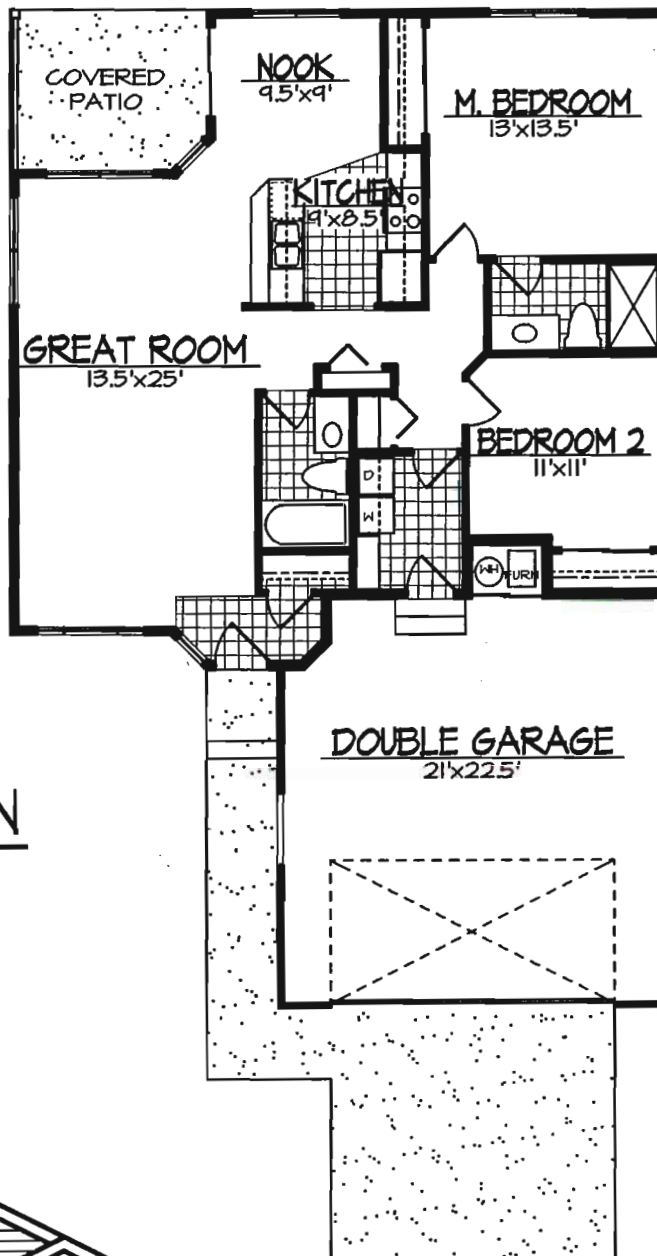

EBORALL CONSTRUCTION, INC. / Leisure Park

THE ABERDEEN
1165 SQ. FT.

FLOOR PLANS AND ELEVATIONS ARE ARTIST CONCEPTIONS AND ARE NOT INTENDED TO SHOW SPECIFIC DETAIL. SQUARE FOOTAGE IS APPROXIMATE AND ROOM SIZES MAY VARY SLIGHTLY. OPTIONS ARE SUBJECT TO CHANGE WITHOUT NOTICE.