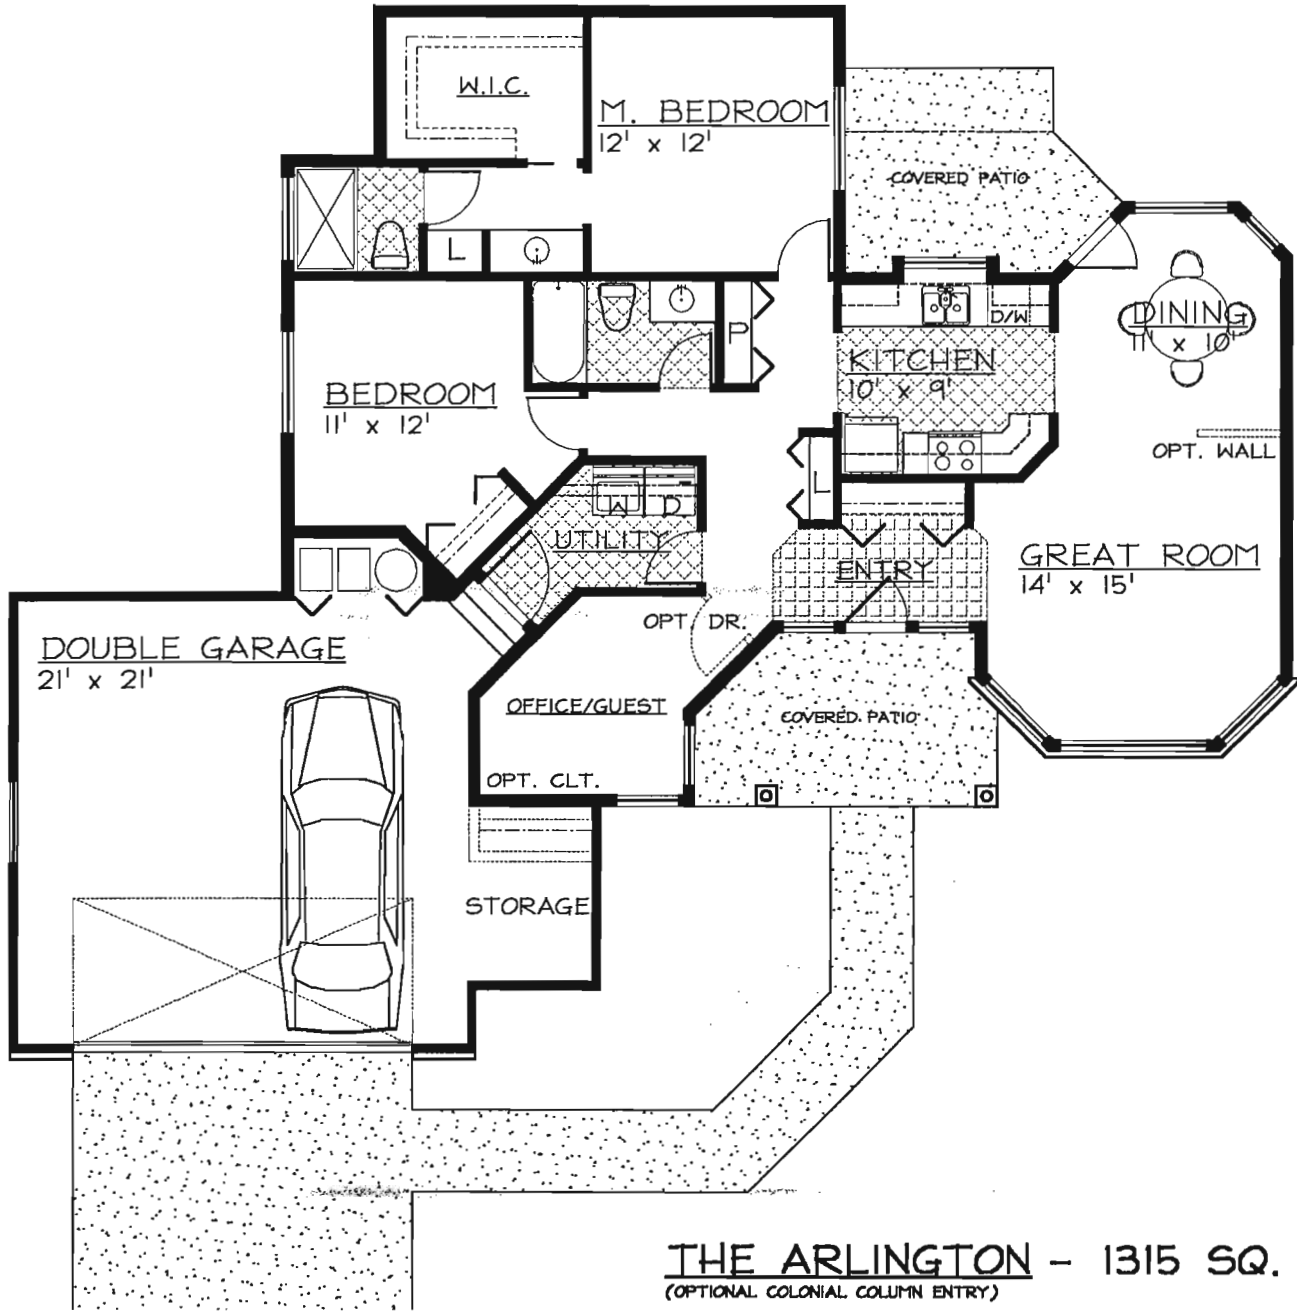

# EBORALL CONSTRUCTION, INC. / *Leisure Park*

**THE ARLINGTON** - 1315 SQ. FT.  
(OPTIONAL COLONIAL COLUMN ENTRY)

FLOOR PLANS AND ELEVATIONS ARE ARTIST CONCEPTIONS AND ARE NOT INTENDED TO SHOW SPECIFIC DETAIL. SQUARE FOOTAGE IS APPROXIMATE AND ROOM SIZES MAY VARY SLIGHTLY. OPTIONS ARE SUBJECT TO CHANGE WITHOUT NOTICE.