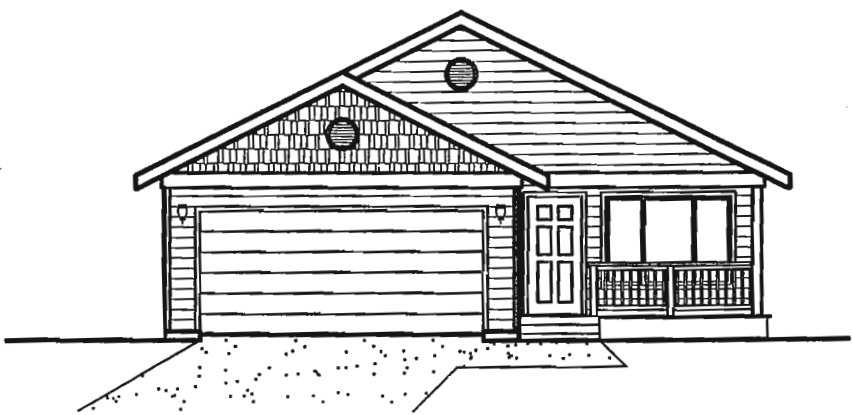

EBORALL CONSTRUCTION, INC. / *Leisure Park*

THE LEGACY
1220 SQ. FT.

FLOOR PLANS AND ELEVATIONS ARE ARTIST CONCEPTIONS AND ARE NOT INTENDED TO SHOW SPECIFIC DETAIL. SQUARE FOOTAGE IS APPROXIMATE AND ROOM SIZES MAY VARY SLIGHTLY. OPTIONS ARE SUBJECT TO CHANGE WITHOUT NOTICE.