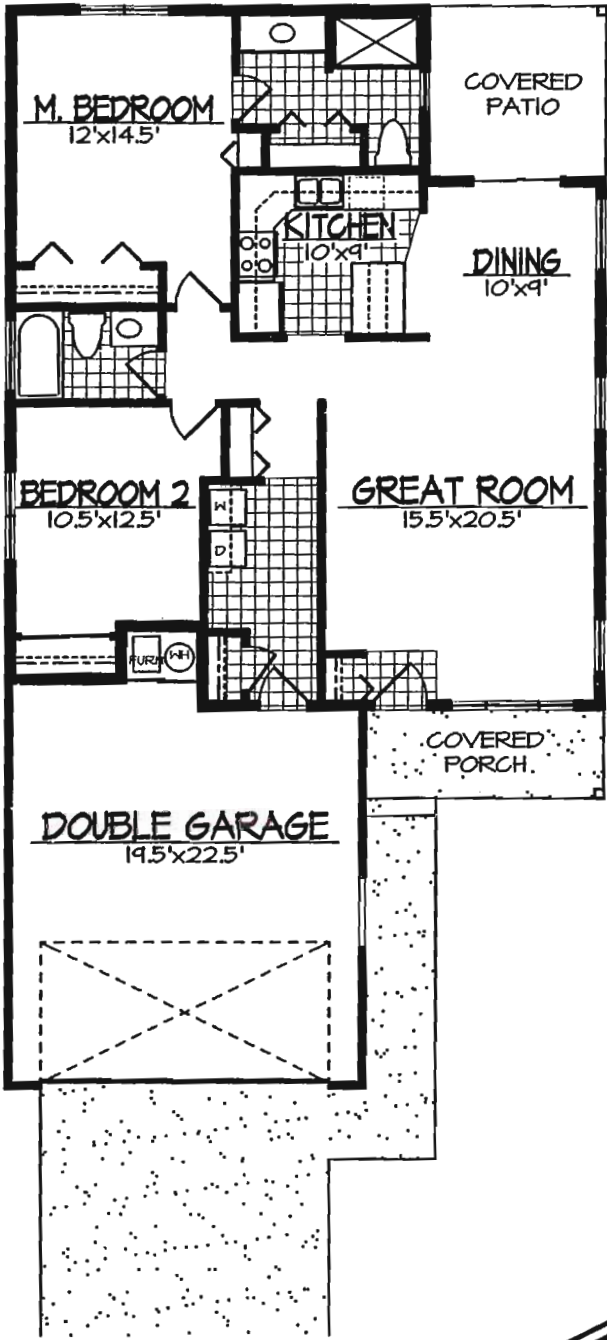

EBORALL CONSTRUCTION, INC. / *Leisure Park*

THE LEGACY
1220 SQ. FT.

FLOOR PLANS AND ELEVATIONS ARE ARTIST CONCEPTIONS AND ARE NOT INTENDED TO SHOW SPECIFIC DETAIL. SQUARE FOOTAGE IS APPROXIMATE AND ROOM SIZES MAY VARY SLIGHTLY. OPTIONS ARE SUBJECT TO CHANGE WITHOUT NOTICE.