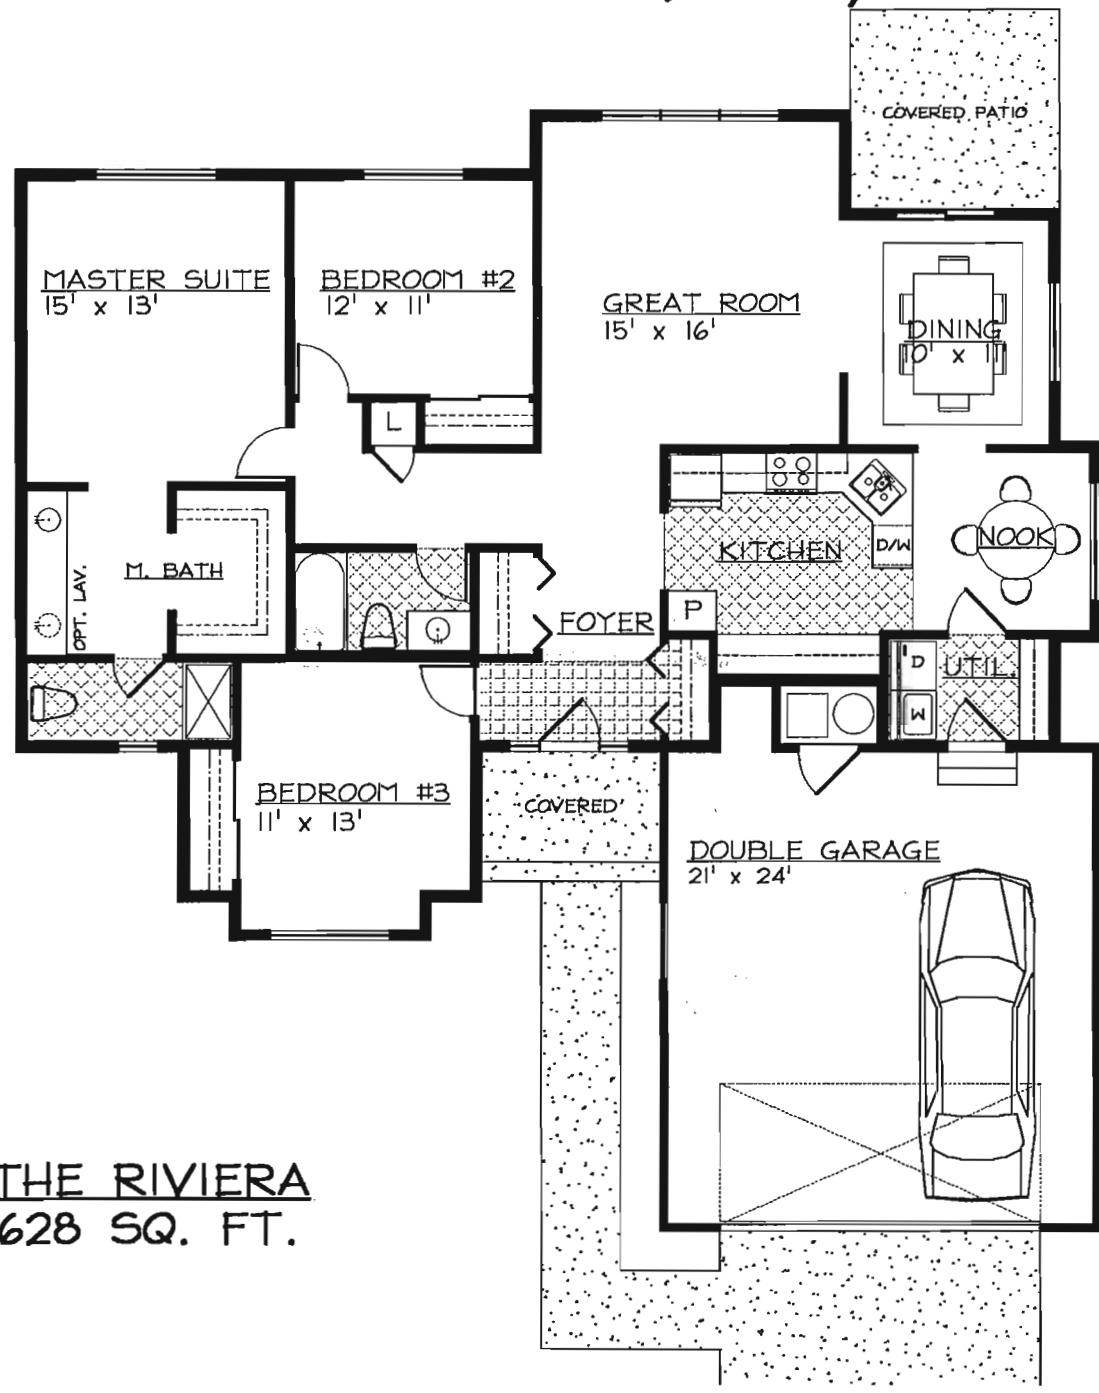

EBORALL CONSTRUCTION, INC. / *Leisure Park*

THE RIVIERA
1628 SQ. FT.

FLOOR PLANS AND ELEVATIONS ARE ARTIST CONCEPTIONS AND ARE NOT INTENDED TO SHOW SPECIFIC DETAIL. SQUARE FOOTAGE IS APPROXIMATE AND ROOM SIZES MAY VARY SLIGHTLY. OPTIONS ARE SUBJECT TO CHANGE WITHOUT NOTICE.