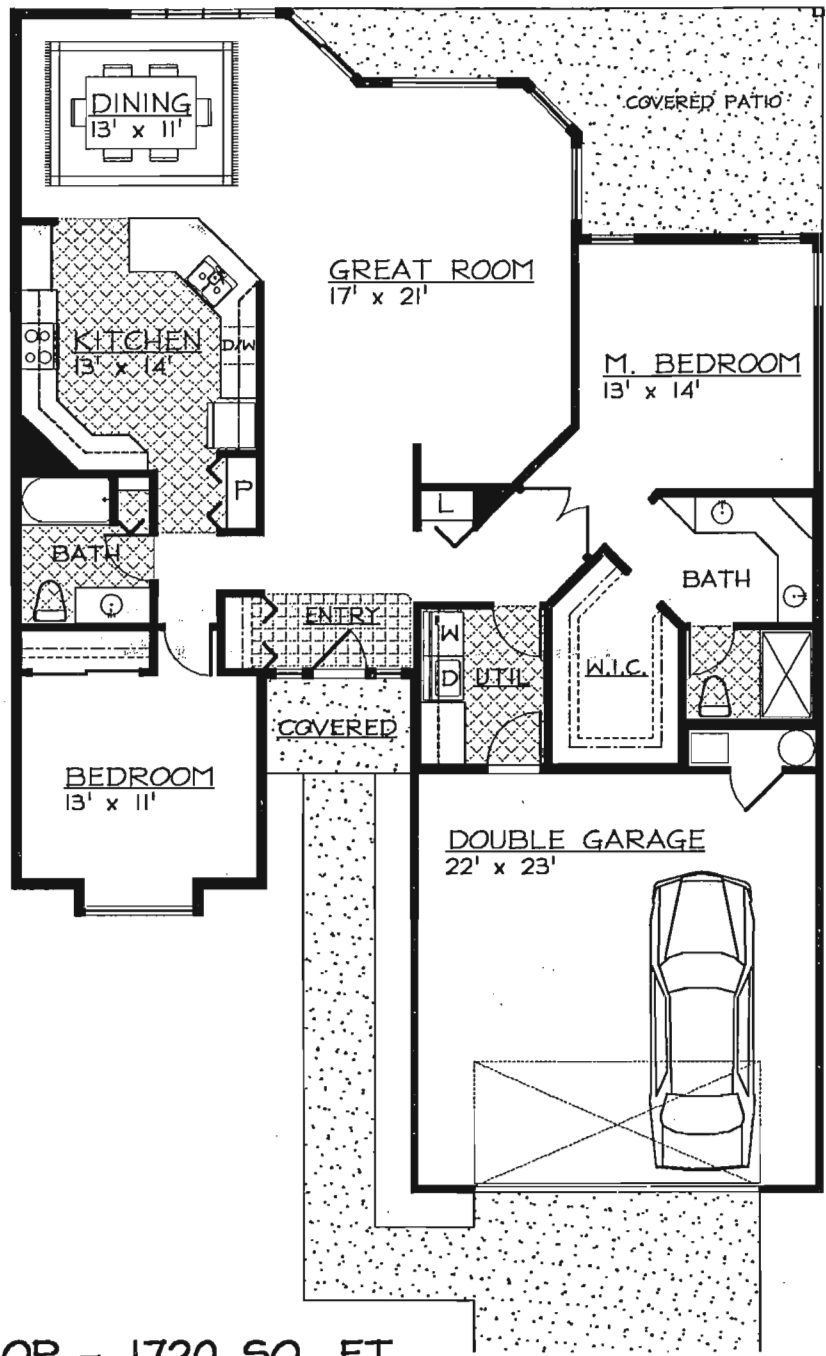

# EBORALL CONSTRUCTION, INC. / *Leisure Park*

THE WINDSOR - 1720 SQ. FT.

FLOOR PLANS AND ELEVATIONS ARE ARTIST CONCEPTIONS AND ARE NOT INTENDED TO SHOW SPECIFIC DETAIL. SQUARE FOOTAGE IS APPROXIMATE AND ROOM SIZES MAY VARY SLIGHT. OPTIONS ARE SUBJECT TO CHANGE WITHOUT NOTICE.